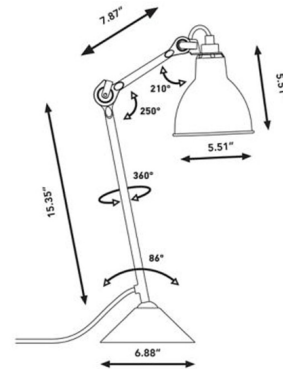

By DCWEditions

Description

Part of the iconic Lampe Gras collection originally designed in 1921, the N205 Desk Lamp brings a clean architectural look with hints of industrialism to your space. The jointed arm and head direct light exactly where you want for almost infinite lighting options. On/Off switch located on the cord.

Shown in matte black / black

Specifications

COLOR	Black
BODY FINISH	Matte Black
WATTAGE	11W
DIMMER	N/A
DIMENSIONS	5.51"W x 23.2"H
BULB NOT INCLUDED	1 x B10/Candelabra (E12)/11W/120V LED
COUNTRY OF ORIGIN	China