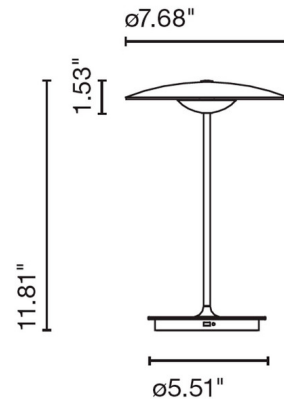

CLICK TO VIEW PRODUCT

Notes: