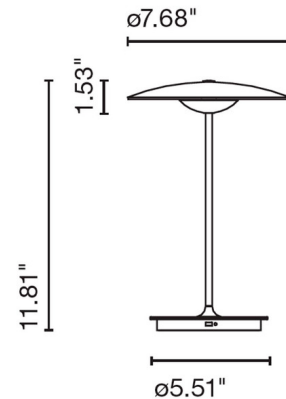

Shown in matte black / brushed brass / brushed brass interior

Specifications

COLOR Brushed Brass / Brushed Brass Interior
BODY FINISH Matte Black
WATTAGE 3.2W
DIMMER Included
DIMENSIONS 7.68"W x 11.81"H
INTEGRATED LED MODULE 1 x LED/3.2W/120V LED
COUNTRY OF ORIGIN Spain

Technical Information

LAMP COLOR 2700K
LUMENS/WATT 149.38
LUMINOUS FLUX 478 lumens

CLICK TO VIEW PRODUCT

Notes: