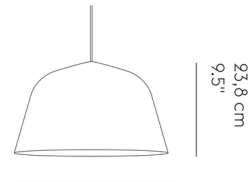

### Description

The Ambit Pendant, both timeless and contemporary, features a hand-painted, hand-spun aluminum shade with a white interior to heighten contrasts with the outside of the shade and enhance the light.

Shown in white / taupe

Ø 40 cm  
15.75"

CEILING CAP

Ø 11 cm / 4.25"

### Specifications

COLOR	Taupe
BODY FINISH	White
WATTAGE	9W
DIMMER	Standard 120V
DIMENSIONS	15.75"W x 9.5"H
BULB NOT INCLUDED	1 x A19/Medium (E26)/9W/120V LED
COUNTRY OF ORIGIN	China

CLICK TO VIEW PRODUCT