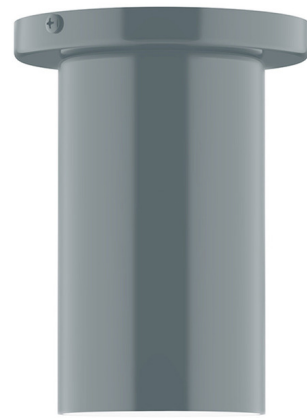

Lightology

lightology.com
866-954-4489
04-25-26

Project: _____
Company: _____
Location: _____ Fixture Type: _____
SPEC #: **MLW1525263**
Approved On: _____ Approved By: _____

Axis Beam Cylinder Ceiling Light - Overstock By Montclair Light Works

Description

The Axis Beam Cylinder Ceiling Light brings a classic industrial look to your interior space. The clean, smooth cylindrical shade, lined in white, casts warm shadows around your room. Polyester powder coat finish provides color retention and scratch resistance.

Shown in slate gray

Specifications

COLOR	N/A
BODY FINISH	Slate Gray
WATTAGE	17W
DIMMER	Standard 120V
DIMENSIONS	3.5"W x 6.625"H
BULB NOT INCLUDED	1 x A19/Medium (E26)/17W/120V LED
COUNTRY OF ORIGIN	United States