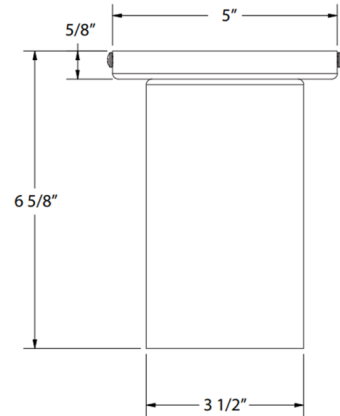

Description

The Axis Beam Cylinder Ceiling Light brings a classic industrial look to your interior space. The clean, smooth cylindrical shade, lined in white, casts warm shadows around your room. Polyester powder coat finish provides color retention and scratch resistance.

Shown in slate gray

Specifications

COLOR	N/A
BODY FINISH	Slate Gray
WATTAGE	17W
DIMMER	Standard 120V
DIMENSIONS	3.5"W x 6.625"H
BULB NOT INCLUDED	1 x A19/Medium (E26)/17W/120V LED
COUNTRY OF ORIGIN	United States