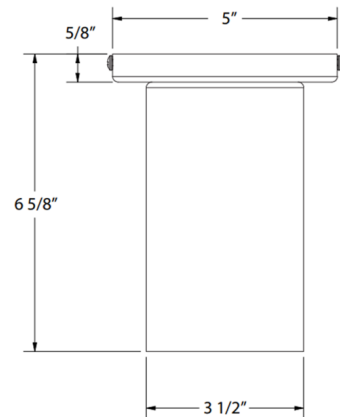

### Specifications

COLOR	N/A
BODY FINISH	Slate Gray
WATTAGE	17W
DIMMER	Standard 120V
DIMENSIONS	3.5"W x 6.625"H
BULB NOT INCLUDED	1 x A19/Medium (E26)/17W/120V LED
COUNTRY OF ORIGIN	United States

CLICK TO VIEW PRODUCT