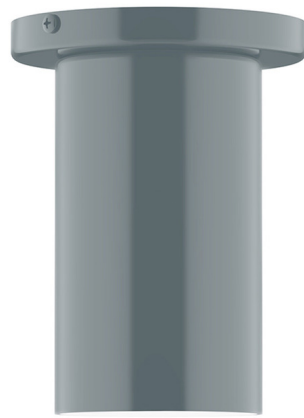

## Axis Beam Cylinder Ceiling Light - Overstock By Montclair Light Works

### Description

The Axis Beam Cylinder Ceiling Light brings a classic industrial look to your interior space. The clean, smooth cylindrical shade, lined in white, casts warm shadows around your room. Polyester powder coat finish provides color retention and scratch resistance.

Shown in slate gray

### Specifications

COLOR	N/A
BODY FINISH	Slate Gray
WATTAGE	17W
DIMMER	Standard 120V
DIMENSIONS	3.5"W x 6.625"H
BULB NOT INCLUDED	1 x A19/Medium (E26)/17W/120V LED
COUNTRY OF ORIGIN	United States

CLICK TO VIEW PRODUCT