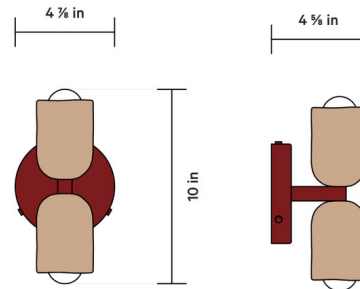

CLICK TO VIEW PRODUCT

Notes: