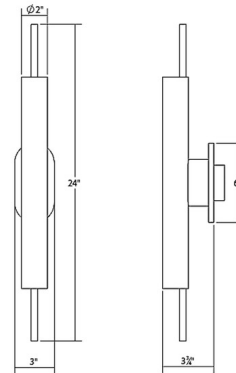

Lightology

lightology.com
866-954-4489
04-23-26

Project: _____
Company: _____
Location: _____ Fixture Type: _____
SPEC #: **SON1525269**
Approved On: _____ Approved By: _____

Piccolo Encore Wall Light - Overstock By SONNEMAN

Description

The Piccolo Encore Wall Light offers a refined look, featuring a cylindrical White etched glass shade with a long accent rod running through, finished in Satin Nickel with a matching backplate. TRIAC and ELV dimming. NOTE: This fixture will not cover a standard 4 inch junction box and is designed to be mounted on a 2 inch x 4 inch junction box.

Specifications

COLOR	Etched Glass
BODY FINISH	Satin Nickel
WATTAGE	12W
DIMMER	Low Voltage Electronic
DIMENSIONS	2"W x 24"H x 4"D
INTEGRATED LED MODULE	1 x LED/12W/120V LED

Technical Information

COLOR RENDERING	90 CRI
LAMP COLOR	3000K
LUMENS/WATT	78.33
LUMINOUS FLUX	940 lumens

CLICK TO VIEW PRODUCT

Notes: