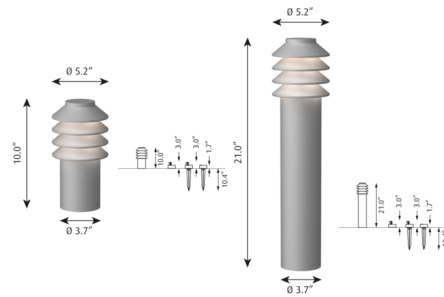

Lightology

lightology.com
866-954-4489
05-24-26

Project: _____

Company: _____

Location: _____ Fixture Type: _____

SPEC #: **LPL1525270**

Approved On: _____ Approved By: _____

Bysted 24V Outdoor Bollard with Spike Mount - Overstock

By Louis Poulsen

Description

The Bysted Outdoor Bollard features a symmetrical design with four rings to softly reflect light downwards. The underside of each ring is painted white for optimal reflection. Spike Mount for use in soil or gravel. Spike mount bollards come pre-wired with a weatherproof 12 inch connector cable for above-ground use. Note: All mounting options require an external 24V DC power supply (sold separately).

Specifications

COLOR	N/A
BODY FINISH	Black
WATTAGE	14W
DIMMER	Not Dimmable
DIMENSIONS	5.2"W x 21.02"H
INTEGRATED LED MODULE	1 x LED/14W/24V LED

Technical Information

LAMP COLOR	2700K
LUMENS/WATT	17.64
LUMINOUS FLUX	247 lumens

Shown in black

CLICK TO VIEW PRODUCT

Notes: