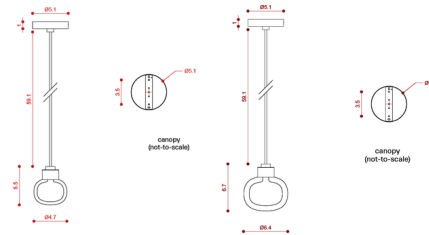

### Specifications

COLOR . . . . . Smoke  
BODY FINISH . . . . . Matte Black / Black Chrome  
WATTAGE . . . . . 3W  
DIMMER . . . . . Standard 120V  
DIMENSIONS . . . . . 6.3"W x 6.7"H  
BULB NOT INCLUDED . . . . . 1 x JCD/G9/3W/120V LED

### Technical Information

PRODUCT DIMENSIONS . . . . . Cord Length: 59"

CLICK TO VIEW PRODUCT

Notes: