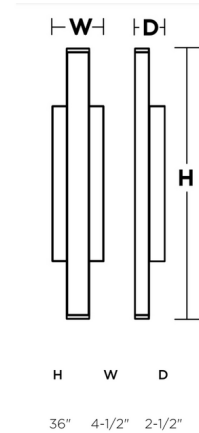

By AFX

Description

A powerful look that finishes the modern appeal of an exterior space. The Gale Outdoor LED Sconce creates an intriguing visual impact with its tall profile and integrated LED lamp. It's framed using finished metal in black with a square backplate and clean white frosted glass diffuser that projects light outward, adding to the architectural quality of an entryway or walkup while illuminating surrounding spaces. Vertical or horizontal mounting.

Specifications

COLOR	Frosted
BODY FINISH	Black
WATTAGE	35W
DIMMER	Standard 120V
DIMENSIONS	4.5"W x 36"H x 2.5"D
INTEGRATED LED MODULE	1 x LED/35W/120-277V LED
COUNTRY OF ORIGIN	China

Technical Information

LAMP LIFE	50000 hours
COLOR RENDERING	90 CRI
LAMP COLOR	3000K
LUMENS/WATT	100.00
LUMINOUS FLUX	3500 lumens

Shown in black / frosted

CLICK TO VIEW PRODUCT

Notes: