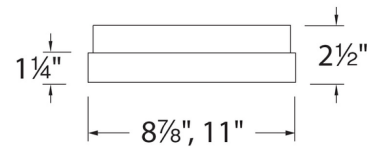

Shown in brushed nickel / opal

Specifications

COLOR	Opal
BODY FINISH	Brushed Nickel
WATTAGE	24.7W
DIMMER	Low Voltage Electronic
DIMENSIONS	14"W x 2.5"H
INTEGRATED LED MODULE	1 x LED/24.7W/120V LED
COUNTRY OF ORIGIN	China

Technical Information

LAMP LIFE	36000 hours
COLOR RENDERING	90 CRI
LAMP COLOR	2700K
LUMENS/WATT	57.00
LUMINOUS FLUX	1408 lumens

CLICK TO VIEW PRODUCT

Notes: