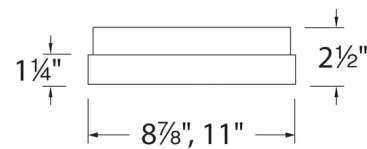

Description

Slice Round Wall/Ceiling Light features a modern design blending white opal glass with an interior ceramic glaze and die-cast aluminum canopy in Brushed Nickel finish. Can be mounted on ceiling or wall. 2700K color temperature. Rated for closet installations.

Shown in brushed nickel / opal

Specifications

COLOR	Opal
BODY FINISH	Brushed Nickel
WATTAGE	24.7W
DIMMER	Low Voltage Electronic
DIMENSIONS	14"W x 2.5"H
INTEGRATED LED MODULE	1 x LED/24.7W/120V LED
COUNTRY OF ORIGIN	China

Technical Information

LAMP LIFE	36000 hours
COLOR RENDERING	90 CRI
LAMP COLOR	2700K
LUMENS/WATT	57.00
LUMINOUS FLUX	1408 lumens

CLICK TO VIEW PRODUCT

Notes: