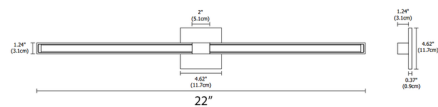

By PureEdge Lighting

Description

Tie Stix Metal Fixed Position Wall Light with Square (4SQ) Canopy features a direct flat, milky white lens with 100 degree beam spread. Features a metal Chrome finish with Chrome canopy and hardware. Square canopy mounts to a standard 4 inch square electrical box with round plaster ring. Includes 5 watts LED per foot available with a spectrum of 3000K color temperature. Includes a 120V input, 24VDC Class 2 output, electronic low voltage LED power supply, dimmable with an ELV dimmer, sold separately. Fixture includes a 5 year warranty. Product is built to order. Can be mounted in a vertical or horizontal position.

Specifications

COLOR Chrome
 BODY FINISH Chrome
 WATTAGE 9W
 DIMMER Low Voltage Electronic
 DIMENSIONS 22"W x 4.62"H x 1.61"D
 INTEGRATED LED MODULE 1 x LED/9W/24V LED

Technical Information

LAMP LIFE 50000 hours
 COLOR RENDERING 92 CRI
 LAMP COLOR 3000K
 LUMENS/WATT 56.78
 LUMINOUS FLUX 511 lumens

Shown in chrome / chrome

22K, 27K, 30K, 35K, 40K and 57K

ORDERING CODE (NOMINAL SIZE)	WOOD CHANNEL OVERALL LENGTH (INCHES)	METAL CHANNEL OVERALL LENGTH (INCHES)
15	15.9	15.5
17	18.3	17.9
22	23.1	22.7
29	30.3	29.9
34	35.1	34.7
46	47.1	46.7
58	59.1	58.7
70	71.1	70.7