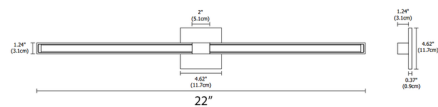

### Description

Tie Stix Metal Fixed Position Wall Light with Square (4SQ) Canopy features a direct flat, milky white lens with 100 degree beam spread. Features a metal Chrome finish with Chrome canopy and hardware. Square canopy mounts to a standard 4 inch square electrical box with round plaster ring. Includes 5 watts LED per foot available with a spectrum of 3000K color temperature. Includes a 120V input, 24VDC Class 2 output, electronic low voltage LED power supply, dimmable with an ELV dimmer, sold separately. Fixture includes a 5 year warranty. Product is built to order. Can be mounted in a vertical or horizontal position.

### Specifications

COLOR . . . . . Chrome  
 BODY FINISH . . . . . Chrome  
 WATTAGE . . . . . 9W  
 DIMMER . . . . . Low Voltage Electronic  
 DIMENSIONS . . . . . 22"W x 4.62"H x 1.61"D  
 INTEGRATED LED MODULE . . . . . 1 x LED/9W/24V LED

22K, 27K, 30K, 35K, 40K and 57K

ORDERING CODE (NOMINAL SIZE)	WOOD CHANNEL OVERALL LENGTH (INCHES)	METAL CHANNEL OVERALL LENGTH (INCHES)
15	15.9	15.5
17	18.3	17.9
22	23.1	22.7
29	30.3	29.9
34	35.1	34.7
46	47.1	46.7
58	59.1	58.7
70	71.1	70.7