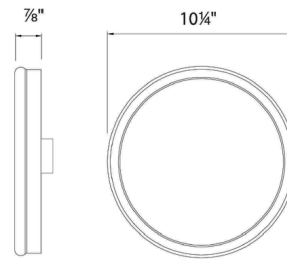

By WAC Lighting

Description

The Geos Wall / Ceiling Light features a White finish with a frosted acrylic diffuser. May be mounted on ceiling or wall. 3000K color temperature. Includes driver to be located inside junction box. Fits standard 4 inch junction boxes.

Specifications

COLOR	N/A
BODY FINISH	White
WATTAGE	12W
DIMMER	Low Voltage Electronic
DIMENSIONS	10.25"W x 0.875"H
INTEGRATED LED MODULE	1 x LED/12W/120-277V LED
COUNTRY OF ORIGIN	China

Technical Information

COLOR RENDERING	90 CRI
LAMP COLOR	3000K
LUMENS/WATT	70.33
LUMINOUS FLUX	844 lumens

Shown in white

10" Driver Dimensions: 3.5" x 1.38" x 1.13"

CLICK TO VIEW PRODUCT

Notes: