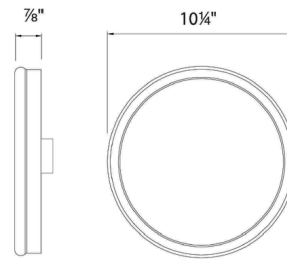

Description

The Geos Wall / Ceiling Light features a White finish with a frosted acrylic diffuser. May be mounted on ceiling or wall. 3000K color temperature. Includes driver to be located inside junction box. Fits standard 4 inch junction boxes.

Specifications

COLOR	N/A
BODY FINISH	White
WATTAGE	12W
DIMMER	Low Voltage Electronic
DIMENSIONS	10.25"W x 0.875"H
INTEGRATED LED MODULE	1 x LED/12W/120-277V LED
COUNTRY OF ORIGIN	China

Technical Information

COLOR RENDERING	90 CRI
LAMP COLOR	3000K
LUMENS/WATT	70.33
LUMINOUS FLUX	844 lumens

Shown in white

10" Driver Dimensions: 3.5" x 1.38" x 1.13"

CLICK TO VIEW PRODUCT

Notes: