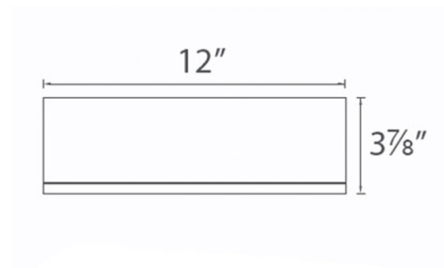

### Specifications

COLOR	Etched Glass
BODY FINISH	Brushed Aluminum
WATTAGE	30W
DIMMER	Low Voltage Electronic
DIMENSIONS	12"W x 3.9"H
INTEGRATED LED MODULE	1 x LED/30W/120-277V LED
COUNTRY OF ORIGIN	China