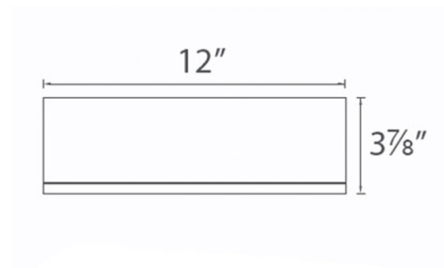

Specifications

COLOR	Etched Glass
BODY FINISH	Brushed Aluminum
WATTAGE	30W
DIMMER	Low Voltage Electronic
DIMENSIONS	12"W x 3.9"H
INTEGRATED LED MODULE	1 x LED/30W/120-277V LED
COUNTRY OF ORIGIN	China

Technical Information

COLOR RENDERING	85 CRI
LAMP COLOR	3000K
LUMENS/WATT	58.00
LUMINOUS FLUX	1740 lumens

CLICK TO VIEW PRODUCT

Notes: