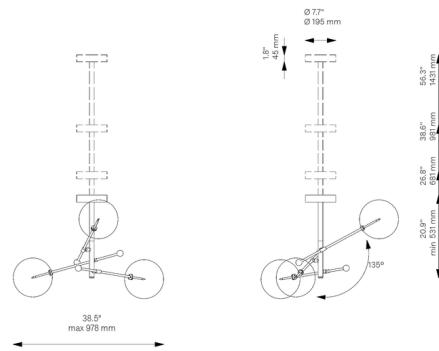

By Schwung Home

Description

The RD15 Chandelier features a grouping of glass globe shades supported by articulated, cantilevered arms. The angular intersections of the arms create a gyroscopic shape reminiscent of mid-century, Space Age designs. NOTE: This is a floor model and limited to quantity on hand.

Shown in lacquered burnished brass / transparent

Specifications

COLOR	Transparent
BODY FINISH	Lacquered Burnished Brass
WATTAGE	4.8W
DIMMER	Low Voltage Electronic
DIMENSIONS	38.5"W x 20.9"H
BULB INCLUDED	3 x JC/G4 (bipin)/1.6W/12V LED

Technical Information

LAMP COLOR	2700K
LUMENS/WATT	337.50
LUMINOUS FLUX	540 lumens

CLICK TO VIEW PRODUCT

Notes: