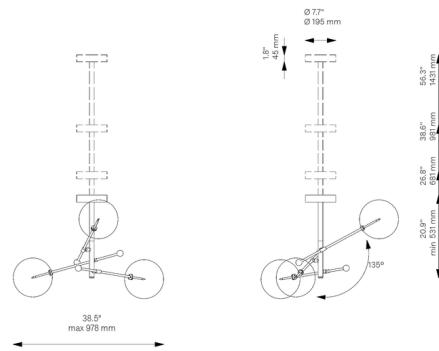

### Description

The RD15 Chandelier features a grouping of glass globe shades supported by articulated, cantilevered arms. The angular intersections of the arms create a gyroscopic shape reminiscent of mid-century, Space Age designs. NOTE: This is a floor model and limited to quantity on hand.

### Specifications

COLOR	Transparent
BODY FINISH	Lacquered Burnished Brass
WATTAGE	4.8W
DIMMER	Low Voltage Electronic
DIMENSIONS	38.5"W x 20.9"H
BULB INCLUDED	3 x JC/G4 (bipin)/1.6W/12V LED