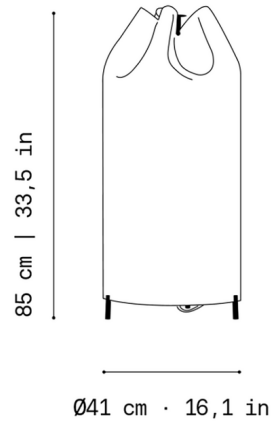

By a-emotional light

Description

The Agasallo Floor Lamp showcases organic fluidity and the balance between light and matter. Agasallo's shade is made of painted steel mesh in a cylindrical shape that has been pinched at the top for a textured accent. A footed base supports the shade and symbolizes the lamp's deeply rooted presence within a space. On/off switch located on cord.

Shown in black / white

Specifications

COLOR	White
BODY FINISH	Black
WATTAGE	7W
DIMMER	N/A
DIMENSIONS	16.1"W x 33.5"H
BULB NOT INCLUDED	1 x A19/Medium (E26)/7W/120V LED

Technical Information

PRODUCT DIMENSIONS	Cord Length: 78.7"
--------------------	--------------------