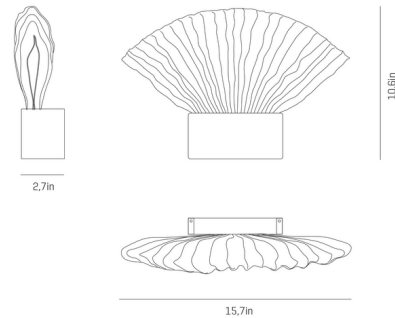

By a-emotional light

Description

The Venus Wall Sconce was inspired by Sandro Botticelli's Renaissance masterpiece The Birth of Venus, which depicts the Roman goddess emerging from a sea shell. The sconce's shell-shaped shade is made of painted stainless steel mesh with a pleated texture that recalls the look of delicate fabric. Venus' elegant appearance will add a sophisticated touch to any interior.

Shown in white

Specifications

COLOR	N/A
BODY FINISH	White
WATTAGE	4W
DIMMER	Low Voltage Electronic
DIMENSIONS	15.7"W x 10.6"H x 2.8"D
INTEGRATED LED MODULE	1 x LED/4W/120V LED

Technical Information

LAMP COLOR	2700K
LUMENS/WATT	265.00
LUMINOUS FLUX	1060 lumens