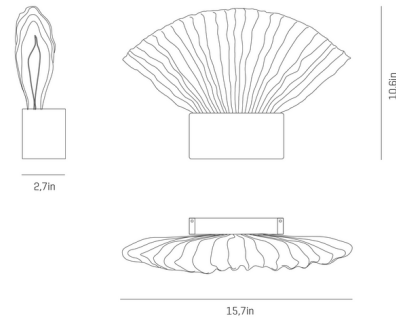

By a-emotional light

Description

The Venus Wall Sconce was inspired by Sandro Botticelli's Renaissance masterpiece The Birth of Venus, which depicts the Roman goddess emerging from a sea shell. The sconce's shell-shaped shade is made of painted stainless steel mesh with a pleated texture that recalls the look of delicate fabric. Venus' elegant appearance will add a sophisticated touch to any interior.

Shown in white

Specifications

COLOR	N/A
BODY FINISH	White
WATTAGE	4W
DIMMER	Low Voltage Electronic
DIMENSIONS	15.7"W x 10.6"H x 2.8"D
INTEGRATED LED MODULE	1 x LED/4W/120V LED

Technical Information

LAMP COLOR	2700K
LUMENS/WATT	265.00
LUMINOUS FLUX	1060 lumens