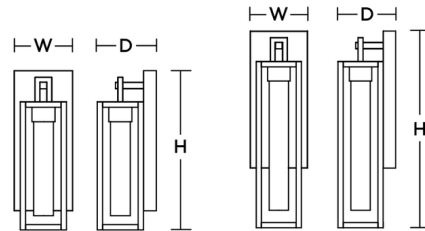

Shown in black / white

H	W	D
19"	7"	7"
19"	7"	7"
24"	7"	7"
24"	7"	7"

### Specifications

COLOR	White
BODY FINISH	Black
WATTAGE	20W
DIMMER	Standard 120V
DIMENSIONS	7"W x 19"H x 7.05"D
INTEGRATED LED MODULE	1 x LED/20W/120-277V LED
COUNTRY OF ORIGIN	China