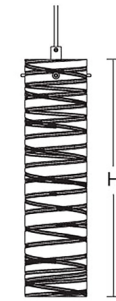

### Specifications

COLOR	Clear Swirl
BODY FINISH	Black
WATTAGE	15W
DIMMER	Standard 120V
DIMENSIONS	4"W x 15"H
INTEGRATED LED MODULE	1 x LED/15W/120-277V LED
COUNTRY OF ORIGIN	China

### Technical Information

PRODUCT DIMENSIONS	Cable: 9FT
LAMP LIFE	50000 hours
COLOR RENDERING	.90 CRI
LAMP COLOR	. CCT Select
LUMENS/WATT	. 80.00
LUMINOUS FLUX	. 1200 lumens

Shown in black / clear swirl

DIA. H  
4" 15"

∅ DIA.

CLICK TO VIEW PRODUCT

Notes: