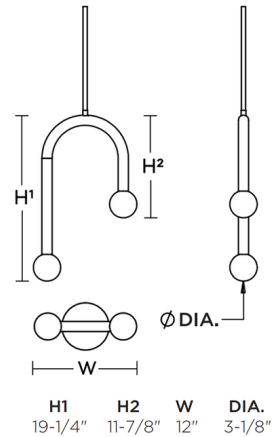

### Specifications

COLOR	White
BODY FINISH	Antique Brass
WATTAGE	5.5W
DIMMER	Standard 120V
DIMENSIONS	12"W x 69"H
INTEGRATED LED MODULE	1 x LED/5.5W/120-277V LED
COUNTRY OF ORIGIN	China

### Technical Information

PRODUCT DIMENSIONS	Downrods: (2) 6" and 4 (12")
LAMP LIFE	50000 hours
COLOR RENDERING	.90 CRI
LAMP COLOR	. CCT Select
LUMENS/WATT	. 116.36
LUMINOUS FLUX	. 640 lumens

Shown in antique brass / white