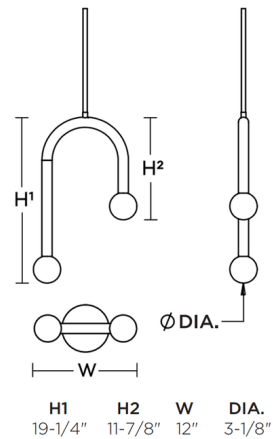

Specifications

COLOR	White
BODY FINISH	Antique Brass
WATTAGE	5.5W
DIMMER	Standard 120V
DIMENSIONS	12"W x 69"H
INTEGRATED LED MODULE	1 x LED/5.5W/120-277V LED
COUNTRY OF ORIGIN	China

Technical Information

PRODUCT DIMENSIONS	Downrods: (2) 6" and 4 (12")
LAMP LIFE	50000 hours
COLOR RENDERING	.90 CRI
LAMP COLOR	. CCT Select
LUMENS/WATT	. 116.36
LUMINOUS FLUX	. 640 lumens

Shown in antique brass / white

CLICK TO VIEW PRODUCT