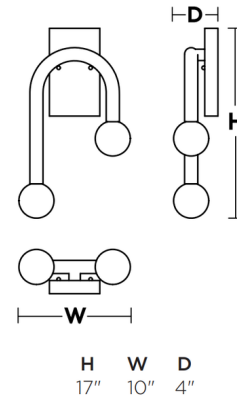

CLICK TO VIEW PRODUCT

Notes: