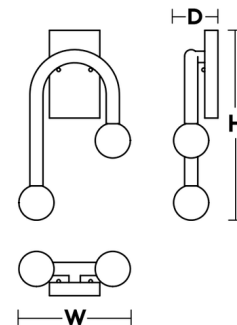

By AFX

Description

Minimal yet playful, the Colette Color-Select Wall Sconce has an asymmetrical form perfect for the modern home. Its steel yoke is finished in antique brass, black, or chrome, and features frosted integrated LED globes. Hang solo or use in groups for dramatic effect. LED color select options include 2700K, 3000K, 3500K, 4000K, and 5000K. Dimmable via 0-10V for 120-277V and TRIAC for 120V.

Specifications

COLOR	White
BODY FINISH	Polished Chrome
WATTAGE	5.5W
DIMMER	Standard 120V
DIMENSIONS	10"W x 17"H x 4"D
INTEGRATED LED MODULE	1 x LED/5.5W/120-277V LED
COUNTRY OF ORIGIN	China

Technical Information

LAMP LIFE	50000 hours
COLOR RENDERING	90 CRI
LAMP COLOR	CCT Select
LUMENS/WATT	116.36
LUMINOUS FLUX	640 lumens

Shown in polished chrome / white

H W D
17" 10" 4"

CLICK TO VIEW PRODUCT

Notes: