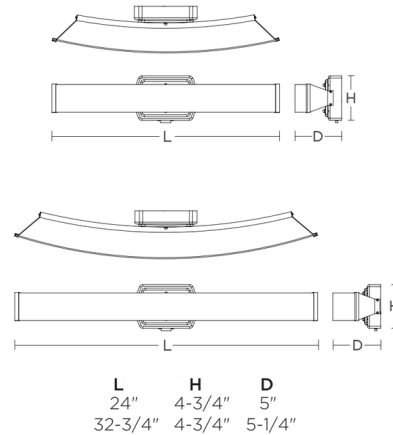

Shown in brushed nickel / frosted