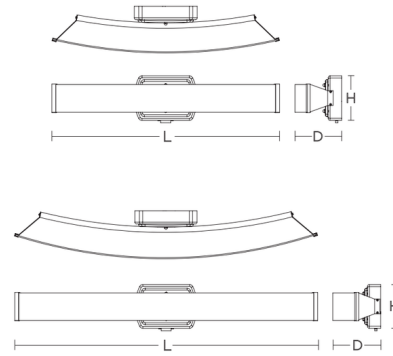

Specifications

COLOR Frosted
 BODY FINISH Brushed Nickel
 WATTAGE 40W
 DIMMER Standard 120V
 DIMENSIONS 32.75"W x 4.75"H x 5.16"D
 INTEGRATED LED MODULE 1 x LED/40W/120V LED
 COUNTRY OF ORIGIN China

Technical Information

LAMP LIFE 50000 hours
 COLOR RENDERING 90 CRI
 LAMP COLOR CCT Select
 LUMENS/WATT 60.00
 LUMINOUS FLUX 2400 lumens

Shown in brushed nickel / frosted

L	H	D
24"	4-3/4"	5"
32-3/4"	4-3/4"	5-1/4"

CLICK TO VIEW PRODUCT