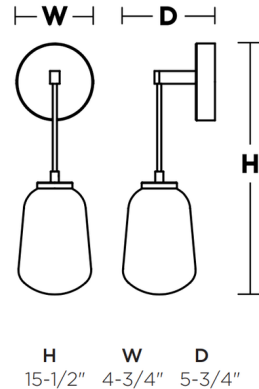

Specifications

COLOR White
BODY FINISH Antique Brass
WATTAGE 10.5W
DIMMER Standard 120V
DIMENSIONS 4.75"W x 15.5"H x 5.66"D
INTEGRATED LED MODULE 1 x LED/10.5W/120-277V LED
COUNTRY OF ORIGIN China

Technical Information

LAMP LIFE 50000 hours
COLOR RENDERING 90 CRI
LAMP COLOR CCT Select
LUMENS/WATT 42.86
LUMINOUS FLUX 450 lumens

Shown in antique brass / white

CLICK TO VIEW PRODUCT

Notes: