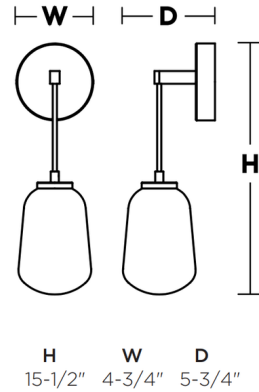

Description

Enhance your home with the Olivia Color-Select Wall Sconce, a fusion of contemporary and transitional styles. Made from steel and glass, its soft teardrop shape provides style and even illumination. LED color select options include 2700K, 3000K, 3500K, 4000K, and 5000K. Dimmable via 0-10V for 120-277V and TRIAC for 120V.

Specifications

COLOR White
BODY FINISH Antique Brass
WATTAGE 10.5W
DIMMER Standard 120V
DIMENSIONS 4.75"W x 15.5"H x 5.66"D
INTEGRATED LED MODULE 1 x LED/10.5W/120-277V LED
COUNTRY OF ORIGIN China

Technical Information

LAMP LIFE 50000 hours
COLOR RENDERING 90 CRI
LAMP COLOR CCT Select
LUMENS/WATT 42.86
LUMINOUS FLUX 450 lumens

Shown in antique brass / white

CLICK TO VIEW PRODUCT

Notes: