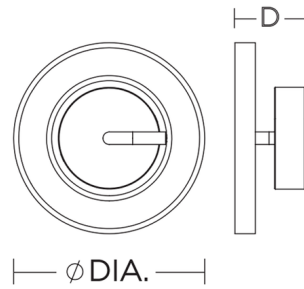

Specifications

COLOR	White
BODY FINISH	Polished Chrome
WATTAGE	15W
DIMMER	Standard 120V
DIMENSIONS	9.61"W x 9.61"H x 3.5"D
INTEGRATED LED MODULE	1 x LED/15W/120-277V LED
COUNTRY OF ORIGIN	China

Technical Information

LAMP LIFE	50000 hours
COLOR RENDERING	90 CRI
LAMP COLOR	CCT Select
LUMENS/WATT	50.00
LUMINOUS FLUX	750 lumens

Shown in polished chrome / white

DIA. D
9-5/8" 3-1/2"

CLICK TO VIEW PRODUCT

Notes: