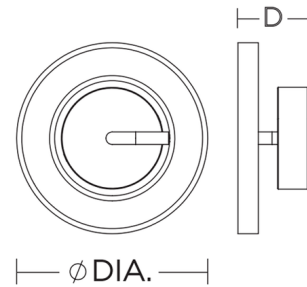

### Specifications

COLOR	White
BODY FINISH	Polished Chrome
WATTAGE	15W
DIMMER	Standard 120V
DIMENSIONS	9.61"W x 9.61"H x 3.5"D
INTEGRATED LED MODULE	1 x LED/15W/120-277V LED
COUNTRY OF ORIGIN	China

### Technical Information

LAMP LIFE	50000 hours
COLOR RENDERING	90 CRI
LAMP COLOR	CCT Select
LUMENS/WATT	50.00
LUMINOUS FLUX	750 lumens

Shown in polished chrome / white

<b>DIA.</b>	<b>D</b>
9-5/8"	3-1/2"