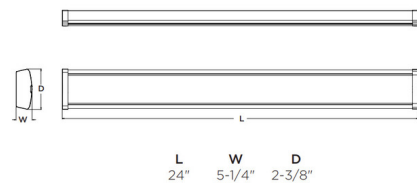

CLICK TO VIEW PRODUCT

Notes: