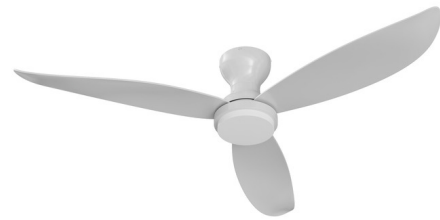

Lightology

lightology.com
866-954-4489
05-24-26

Project: _____
Company: _____
Location: _____ Fixture Type: _____
SPEC #: **AFX1525556**
Approved On: _____ Approved By: _____

Banks Outdoor LED Color-Select Ceiling Fan By AFX

Description

The Banks Outdoor LED Color-Select Ceiling Fan balances style and durability. Made of plastic, the fan is designed to withstand the elements in outdoor environments. LED color selectable options include 2700K, 3000K, 3500K, 4000K, and 5000K. Choose between a remote control (FN-DCRCWH) or wall control (FN-DCSWH). For use in both indoor and outdoor applications.

Specifications

BLADE COLOR	Frosted
BODY FINISH	White
WATTAGE	20W
DIMMER	Included
DIMENSIONS	52"W x 10"H
INTEGRATED LED MODULE	1 x LED/20W/120V LED
COUNTRY OF ORIGIN	China

Technical Information

LAMP LIFE	50000 hours
COLOR RENDERING	90 CRI
LAMP COLOR	CCT Select
LUMENS/WATT	70.00
LUMINOUS FLUX	1400 lumens