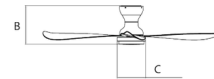

### Specifications

BLADE COLOR	Frosted
BODY FINISH	White
WATTAGE	20W
DIMMER	Included
DIMENSIONS	52"W x 10"H
INTEGRATED LED MODULE	1 x LED/20W/120V LED
COUNTRY OF ORIGIN	China

### Technical Information

LAMP LIFE	50000 hours
COLOR RENDERING	90 CRI
LAMP COLOR	CCT Select
LUMENS/WATT	70.00
LUMINOUS FLUX	1400 lumens

Shown in white / frosted

A

B

C

	A	B	C
BNK	52"	10"	7"

CLICK TO VIEW PRODUCT