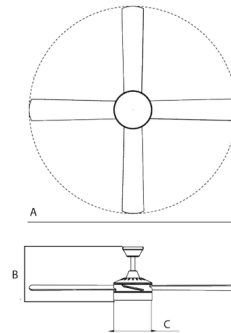

Specifications

COLOR Frosted
 BODY FINISH Black
 WATTAGE 20W
 DIMMER Included
 DIMENSIONS 52"W x 13.5"H
 BULB 1 x LED/20W/120V LED
 COUNTRY OF ORIGIN China

Technical Information

LAMP LIFE 50000 hours
 COLOR RENDERING 90 CRI
 LAMP COLOR CCT Select
 LUMENS/WATT 70.00
 LUMINOUS FLUX 1400 lumens

Shown in black / frosted

	A	B	C
BYT	52"	13-1/2"	9-1/2"

CLICK TO VIEW PRODUCT

Notes: