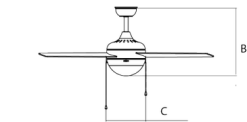

Specifications

BLADE COLOR	Frosted
BODY FINISH	Silver
WATTAGE	20W
DIMMER	Included
DIMENSIONS	52"W x 18"H
INTEGRATED LED MODULE	1 x LED/20W/120V LED
COUNTRY OF ORIGIN	China

Technical Information

LAMP LIFE	50000 hours
COLOR RENDERING	90 CRI
LAMP COLOR	CCT Select
LUMENS/WATT	70.00
LUMINOUS FLUX	1400 lumens

Shown in silver / frosted

	A	B	C
DVS	52"	18"	10"

CLICK TO VIEW PRODUCT

Notes: