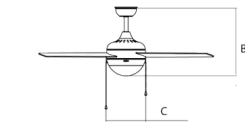

Specifications

| | |
|-------------------|----------------------|
| COLOR | Frosted |
| BODY FINISH | Silver |
| WATTAGE | 20W |
| DIMMER | Included |
| DIMENSIONS | 52"W x 18"H |
| BULB | 1 x LED/20W/120V LED |
| COUNTRY OF ORIGIN | China |

Shown in silver / frosted

| | A | B | C |
|-----|-----|-----|-----|
| DVS | 52" | 18" | 10" |

CLICK TO VIEW PRODUCT

Notes: