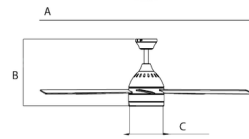

Specifications

COLOR Frosted
 BODY FINISH White
 WATTAGE 20W
 DIMMER Included
 DIMENSIONS 52"W x 16"H
 BULB 1 x LED/20W/120V LED
 COUNTRY OF ORIGIN China

Technical Information

LAMP LIFE 50000 hours
 COLOR RENDERING 90 CRI
 LAMP COLOR CCT Select
 LUMENS/WATT 70.00
 LUMINOUS FLUX 1400 lumens

Shown in white / frosted

	A	B	C
MDX	52"	16"	8"

CLICK TO VIEW PRODUCT

Notes: