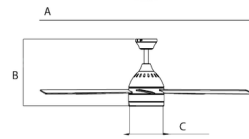

Specifications

BLADE COLOR Frosted
 BODY FINISH White
 WATTAGE 20W
 DIMMER Included
 DIMENSIONS 52"W x 16"H
 INTEGRATED LED MODULE 1 x LED/20W/120V LED
 COUNTRY OF ORIGIN China

Technical Information

LAMP LIFE 50000 hours
 COLOR RENDERING 90 CRI
 LAMP COLOR CCT Select
 LUMENS/WATT 70.00
 LUMINOUS FLUX 1400 lumens

Shown in white / frosted

	A	B	C
MDX	52"	16"	8"

CLICK TO VIEW PRODUCT

Notes: