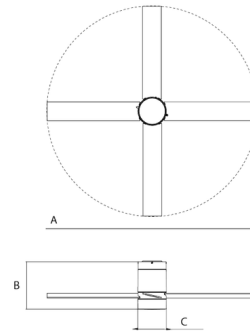

Specifications

COLOR Frosted
 BODY FINISH Black
 WATTAGE 20W
 DIMMER Included
 DIMENSIONS 52"W x 12"H
 BULB 1 x LED/20W/120V LED
 COUNTRY OF ORIGIN China

Technical Information

LAMP LIFE 50000 hours
 COLOR RENDERING 90 CRI
 LAMP COLOR CCT Select
 LUMENS/WATT 70.00
 LUMINOUS FLUX 1400 lumens

Shown in black / frosted

	A	B	C
RSS	52"	12"	8"

CLICK TO VIEW PRODUCT

Notes: