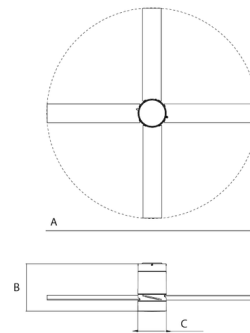

Specifications

BLADE COLOR Frosted
 BODY FINISH Black
 WATTAGE 20W
 DIMMER Included
 DIMENSIONS 52"W x 12"H
 INTEGRATED LED MODULE 1 x LED/20W/120V LED
 COUNTRY OF ORIGIN China

Technical Information

LAMP LIFE 50000 hours
 COLOR RENDERING 90 CRI
 LAMP COLOR CCT Select
 LUMENS/WATT 70.00
 LUMINOUS FLUX 1400 lumens

Shown in black / frosted

	A	B	C
RSS	52"	12"	8"

CLICK TO VIEW PRODUCT

Notes: