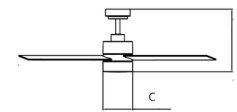

Specifications

COLOR Frosted
BODY FINISH Black
WATTAGE 20W
DIMMER Included
DIMENSIONS 52"W x 15"H
BULB 1 x LED/20W/120V LED
COUNTRY OF ORIGIN China

Technical Information

LAMP LIFE 50000 hours
COLOR RENDERING 90 CRI
LAMP COLOR CCT Select
LUMENS/WATT 70.00
LUMINOUS FLUX 1400 lumens

Shown in black / frosted

A

	A	B	C
SNT	52"	15"	7"

CLICK TO VIEW PRODUCT

Notes: