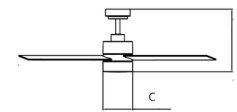

Specifications

BLADE COLOR Frosted
 BODY FINISH Black
 WATTAGE 20W
 DIMMER Included
 DIMENSIONS 52"W x 15"H
 INTEGRATED LED MODULE 1 x LED/20W/120V LED
 COUNTRY OF ORIGIN China

Technical Information

LAMP LIFE 50000 hours
 COLOR RENDERING 90 CRI
 LAMP COLOR CCT Select
 LUMENS/WATT 70.00
 LUMINOUS FLUX 1400 lumens

Shown in black / frosted

A

	A	B	C
SNT	52"	15"	7"

CLICK TO VIEW PRODUCT

Notes: