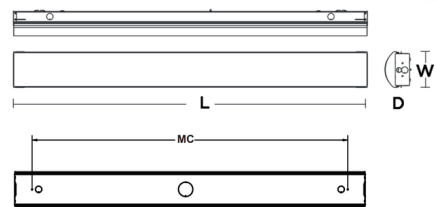

### Specifications

COLOR	White
BODY FINISH	White
WATTAGE	40W
DIMMER	Not Dimmable
DIMENSIONS	48"L x 3.3"W x 3.3"H
INTEGRATED LED MODULE	1 x LED/40W/120-277V LED
COUNTRY OF ORIGIN	China

### Technical Information

LAMP LIFE	50000 hours
COLOR RENDERING	90 CRI
LAMP COLOR	CCT Select
LUMENS/WATT	102.50
LUMINOUS FLUX	4100 lumens

Shown in white / white

L	W	D
48"	4-7/8"	3-1/2"
48"	4-7/8"	3-1/2"

CLICK TO VIEW PRODUCT