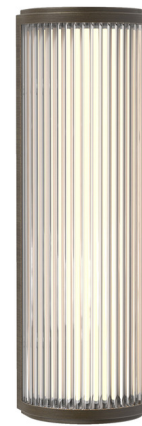

Lightology

lightology.com
866-954-4489
04-16-26

Project: _____
 Company: _____
 Location: _____ Fixture Type: _____
 SPEC #: **AST1525577**
 Approved On: _____ Approved By: _____

Versailles Wall Sconce By Astro Lighting

Description

The Versailles Wall Sconce offers a modern twist on classic Art Deco designs with its symmetrical shape and ribbed glass diffuser. The vertical ridges of the glass recall the soaring upward lines of Art Deco buildings, while the fixture's cylindrical silhouette will add a refined, elegant touch to any interior.

Shown in bronze / clear

Specifications

COLOR	Clear
BODY FINISH	Bronze
WATTAGE	9.3W
DIMMER	Low Voltage Electronic
DIMENSIONS	4.92"W x 15.75"H x 3.5"D
INTEGRATED LED MODULE	1 x LED/9.3W/120V LED
COUNTRY OF ORIGIN	China

Technical Information

COLOR RENDERING	90 CRI
LAMP COLOR	3000K
LUMENS/WATT	57.53
LUMINOUS FLUX	535 lumens

CLICK TO VIEW PRODUCT

Notes: