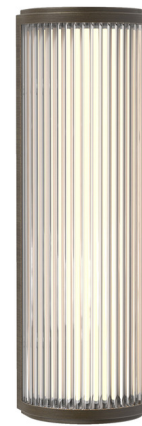

Lightology

lightology.com
866-954-4489
06-18-26

Project: _____
 Company: _____
 Location: _____ Fixture Type: _____
 SPEC #: **AST1525577**
 Approved On: _____ Approved By: _____

Versailles Wall Sconce By Astro Lighting

Description

The Versailles Wall Sconce offers a modern twist on classic Art Deco designs with its symmetrical shape and ribbed glass diffuser. The vertical ridges of the glass recall the soaring upward lines of Art Deco buildings, while the fixture's cylindrical silhouette will add a refined, elegant touch to any interior.

Shown in bronze / clear

Specifications

COLOR	Clear
BODY FINISH	Bronze
WATTAGE	9.3W
DIMMER	Low Voltage Electronic
DIMENSIONS	4.92"W x 15.75"H x 3.5"D
INTEGRATED LED MODULE	1 x LED/9.3W/120V LED
COUNTRY OF ORIGIN	China

Technical Information

COLOR RENDERING	90 CRI
LAMP COLOR	3000K
LUMENS/WATT	57.53
LUMINOUS FLUX	535 lumens

CLICK TO VIEW PRODUCT

Notes: