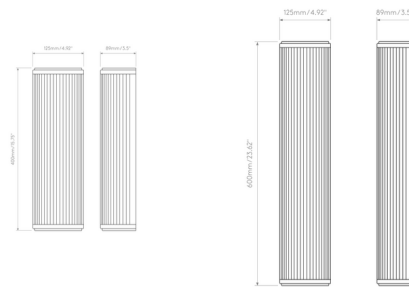

Description

The Versailles Wall Sconce offers a modern twist on classic Art Deco designs with its symmetrical shape and ribbed glass diffuser. The vertical ridges of the glass recall the soaring upward lines of Art Deco buildings, while the fixture's cylindrical silhouette will add a refined, elegant touch to any interior.

Shown in bronze / clear

Specifications

COLOR	Clear
BODY FINISH	Bronze
WATTAGE	9.3W
DIMMER	Low Voltage Electronic
DIMENSIONS	4.92"W x 15.75"H x 3.5"D
INTEGRATED LED MODULE	1 x LED/9.3W/120V LED
COUNTRY OF ORIGIN	China

Technical Information

COLOR RENDERING	90 CRI
LAMP COLOR	3000K
LUMENS/WATT	57.53
LUMINOUS FLUX	535 lumens

CLICK TO VIEW PRODUCT

Notes: