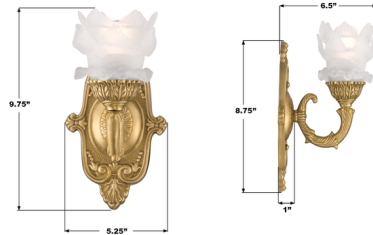

Lightology

lightology.com
866-954-4489
04-22-26

Project: _____

Company: _____

Location: _____ Fixture Type: _____

SPEC #: **CRY1525638**

Approved On: _____ Approved By: _____

Mayfield Wall Sconce By Crystorama

Description

The Mayfield Wall Sconce offers a casual yet elegant aesthetic with every fixture. The hand painted frame features a vintage, distressed look, perfect for a modern farmhouse light fixture adding character and style to a room. Can be mounted up or down.

Shown in aged brass / frosted

Specifications

COLOR Frosted
BODY FINISH Aged Brass
WATTAGE 9W
DIMMER Standard 120V
DIMENSIONS 5.25"W x 9.75"H x 6.5"D
BULB NOT INCLUDED 1 x A19/Medium (E26)/9W/120V LED
COUNTRY OF ORIGIN China