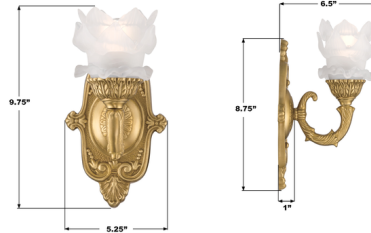

Lightology

lightology.com
866-954-4489
07-02-26

Project: _____

Company: _____

Location: _____ Fixture Type: _____

SPEC #: **CRY1525638**

Approved On: _____ Approved By: _____

Mayfield Wall Sconce By Crystorama

Description

The Mayfield Wall Sconce offers a casual yet elegant aesthetic with every fixture. The hand painted frame features a vintage, distressed look, perfect for a modern farmhouse light fixture adding character and style to a room. Can be mounted up or down.

Shown in aged brass / frosted

Specifications

COLOR	Frosted
BODY FINISH	Aged Brass
WATTAGE	9W
DIMMER	Standard 120V
DIMENSIONS	5.25"W x 9.75"H x 6.5"D
BULB NOT INCLUDED	1 x A19/Medium (E26)/9W/120V LED
COUNTRY OF ORIGIN	China