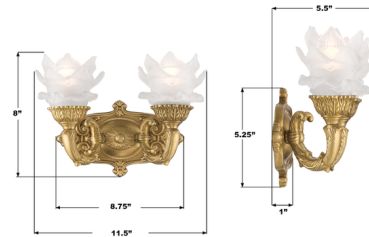

Lightology

lightology.com
866-954-4489
07-04-26

Project: _____

Company: _____

Location: _____ Fixture Type: _____

SPEC #: **CRY1525639**

Approved On: _____ Approved By: _____

Mayfield Double Wall Sconce

By Crystorama

Description

The Mayfield Double Wall Sconce offers a casual yet elegant aesthetic with every fixture. The hand painted frame features a vintage, distressed look, perfect for a modern farmhouse light fixture adding character and style to a room.

Shown in aged brass / frosted

Specifications

COLOR Frosted
BODY FINISH Aged Brass
WATTAGE 18W
DIMMER Standard 120V
DIMENSIONS 11.5"W x 8"H x 5.5"D
BULB NOT INCLUDED 2 x A19/Medium (E26)/9W/120V LED
COUNTRY OF ORIGIN China