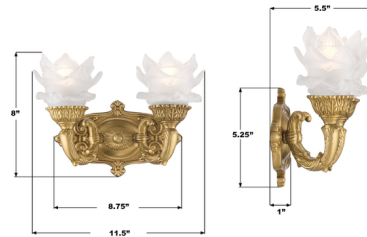

Lightology

lightology.com
866-954-4489
05-18-26

Project: _____

Company: _____

Location: _____ Fixture Type: _____

SPEC #: **CRY1525639**

Approved On: _____ Approved By: _____

Mayfield Double Wall Sconce By Crystorama

Description

The Mayfield Double Wall Sconce offers a casual yet elegant aesthetic with every fixture. The hand painted frame features a vintage, distressed look, perfect for a modern farmhouse light fixture adding character and style to a room.

Shown in aged brass / frosted

Specifications

| | |
|-------------------|----------------------------------|
| COLOR | Frosted |
| BODY FINISH | Aged Brass |
| WATTAGE | 18W |
| DIMMER | Standard 120V |
| DIMENSIONS | 11.5"W x 8"H x 5.5"D |
| BULB NOT INCLUDED | 2 x A19/Medium (E26)/9W/120V LED |
| COUNTRY OF ORIGIN | China |