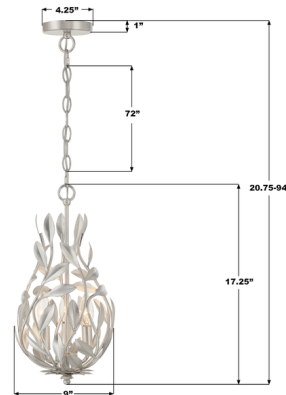

By Crystorama

Description

Individual wrought iron leaves deliver a stunning, unique, and functional light in the Broche Teardrop Chandelier. The tailored elegance of the shimmering metallic florals is perfect for a transitional home though versatile enough to be incorporated into any modern design. While ideal for a bedroom, living area, or kitchen, it can be used anywhere you want to add a bit of glam.

Specifications

COLOR	N/A
BODY FINISH	Antique Silver
WATTAGE	27W
DIMMER	Standard 120V
DIMENSIONS	9"W x 17.25"H
BULB NOT INCLUDED	3 x B10/Candelabra (E12)/9W/120V LED
COUNTRY OF ORIGIN	China

Technical Information

PRODUCT DIMENSIONS Downrods Included: (1) 12" Stems

Shown in antique silver

CLICK TO VIEW PRODUCT

Notes: