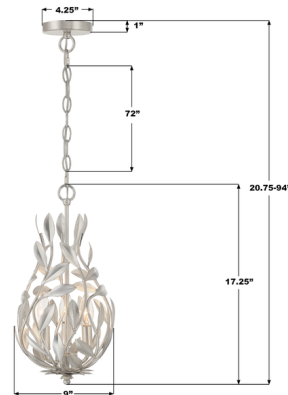

### Description

Individual wrought iron leaves deliver a stunning, unique, and functional light in the Broche Teardrop Chandelier. The tailored elegance of the shimmering metallic florals is perfect for a transitional home though versatile enough to be incorporated into any modern design. While ideal for a bedroom, living area, or kitchen, it can be used anywhere you want to add a bit of glam.

### Specifications

COLOR	N/A
BODY FINISH	Antique Silver
WATTAGE	27W
DIMMER	Standard 120V
DIMENSIONS	9"W x 17.25"H
BULB NOT INCLUDED	3 x B10/Candelabra (E12)/9W/120V LED
COUNTRY OF ORIGIN	China

### Technical Information

PRODUCT DIMENSIONS . . . . . Downrods Included: (1) 12" Stems

Shown in antique silver

CLICK TO VIEW PRODUCT

Notes: