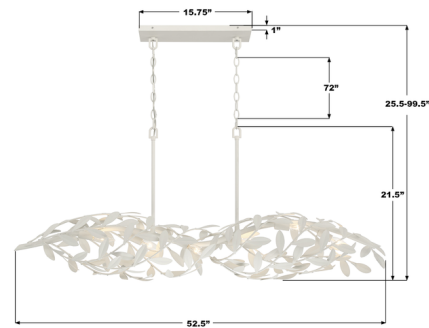

By Crystorama

Description

Individual wrought iron leaves deliver a stunning, unique, and functional light in the Broche Linear Chandelier. The tailored elegance of the shimmering metallic florals is perfect for a transitional home though versatile enough to be incorporated into any modern design. While ideal for a bedroom, living area, or kitchen, it can be used anywhere you want to add a bit of glam.

Specifications

COLOR N/A
BODY FINISH Matte White
WATTAGE 54W
DIMMER Standard 120V
DIMENSIONS 50.5"L x 9"W x 21.5"H
BULB NOT INCLUDED 6 x B10/Candelabra (E12)/9W/120V LED
COUNTRY OF ORIGIN China

Technical Information

PRODUCT DIMENSIONS Downrods Included: (2) 12" Stems

Shown in matte white

CLICK TO VIEW PRODUCT

Notes: