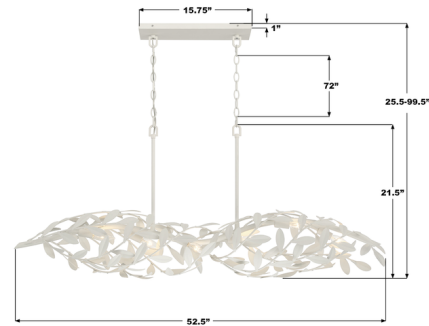

Description

Individual wrought iron leaves deliver a stunning, unique, and functional light in the Broche Linear Chandelier. The tailored elegance of the shimmering metallic florals is perfect for a transitional home though versatile enough to be incorporated into any modern design. While ideal for a bedroom, living area, or kitchen, it can be used anywhere you want to add a bit of glam.

Specifications

COLOR N/A
BODY FINISH Matte White
WATTAGE 54W
DIMMER Standard 120V
DIMENSIONS 50.5"L x 9"W x 21.5"H
BULB NOT INCLUDED 6 x B10/Candelabra (E12)/9W/120V LED
COUNTRY OF ORIGIN China

Technical Information

PRODUCT DIMENSIONS Downrods Included: (2) 12" Stems

Notes:

Shown in matte white

CLICK TO VIEW PRODUCT