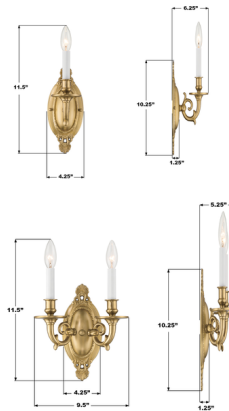

Lightology

lightology.com
866-954-4489
06-30-26

Project: _____

Company: _____

Location: _____ Fixture Type: _____

SPEC #: **CRY1525656**

Approved On: _____ Approved By: _____

Milford Wall Sconce By Crystorama

Description

The Milford Wall Sconce offers timeless refinement with subtle detailing that elevates any space. Designed to complement both classic and transitional interiors, these versatile fixtures provide a warm glow that enhances hallways, living areas, and beyond.

Shown in aged brass

Specifications

COLOR	N/A
BODY FINISH	Aged Brass
WATTAGE	9W
DIMMER	Standard 120V
DIMENSIONS	4.25"W x 11.5"H x 6.25"D
BULB NOT INCLUDED	1 x B10/Candelabra (E12)/9W/120V LED
COUNTRY OF ORIGIN	China