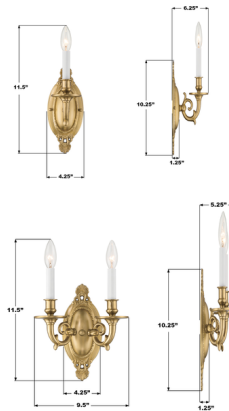

Lightology

lightology.com
866-954-4489
04-22-26

Project: _____

Company: _____

Location: _____ Fixture Type: _____

SPEC #: **CRY1525656**

Approved On: _____ Approved By: _____

Milford Wall Sconce By Crystorama

Description

The Milford Wall Sconce offers timeless refinement with subtle detailing that elevates any space. Designed to complement both classic and transitional interiors, these versatile fixtures provide a warm glow that enhances hallways, living areas, and beyond.

Shown in aged brass

Specifications

COLOR	N/A
BODY FINISH	Aged Brass
WATTAGE	9W
DIMMER	Standard 120V
DIMENSIONS	4.25"W x 11.5"H x 6.25"D
BULB NOT INCLUDED	1 x B10/Candelabra (E12)/9W/120V LED
COUNTRY OF ORIGIN	China