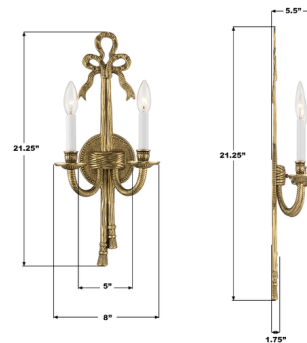

## Lexsi Wall Sconce By Crystorama

### Description

The understated construction of the Lexsi Wall Sconce makes this fixture the perfect finishing touch to any traditional room.

Shown in olde brass

### Specifications

COLOR	N/A
BODY FINISH	Olde Brass
WATTAGE	18W
DIMMER	Standard 120V
DIMENSIONS	8"W x 21.25"H x 5.5"D
BULB NOT INCLUDED	2 x B10/Candelabra (E12)/9W/120V LED
COUNTRY OF ORIGIN	China

CLICK TO VIEW PRODUCT