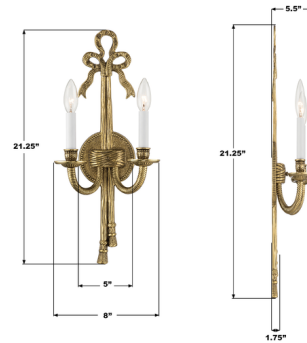

Lightology

lightology.com
866-954-4489
04-21-26

Project: _____

Company: _____

Location: _____ Fixture Type: _____

SPEC #: **CRY1525658**

Approved On: _____ Approved By: _____

Lexsi Wall Sconce By Crystorama

Description

The understated construction of the Lexsi Wall Sconce makes this fixture the perfect finishing touch to any traditional room.

Shown in olde brass

Specifications

COLOR	N/A
BODY FINISH	Olde Brass
WATTAGE	18W
DIMMER	Standard 120V
DIMENSIONS	8"W x 21.25"H x 5.5"D
BULB NOT INCLUDED	2 x B10/Candelabra (E12)/9W/120V LED
COUNTRY OF ORIGIN	China