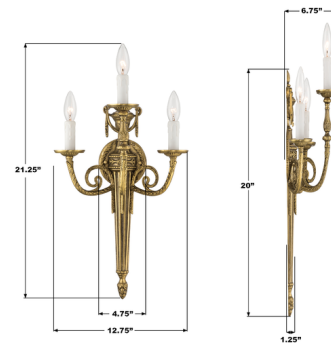

Lightology

lightology.com
866-954-4489
07-07-26

Project: _____

Company: _____

Location: _____ Fixture Type: _____

SPEC #: **CRY1525659**

Approved On: _____ Approved By: _____

Loxley Wall Sconce By Crystorama

Description

The understated construction of the Loxley Wall Sconce makes this fixture the perfect finishing touch to any traditional room.

Shown in brass

Specifications

COLOR	N/A
BODY FINISH	Brass
WATTAGE	27W
DIMMER	Standard 120V
DIMENSIONS	12.75"W x 21.5"H x 6.75"D
BULB NOT INCLUDED	3 x B10/Candelabra (E12)/9W/120V LED
COUNTRY OF ORIGIN	China