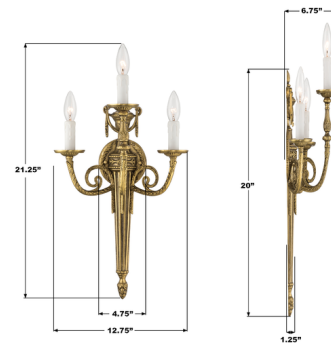

Lightology

lightology.com
866-954-4489
05-21-26

Project: _____

Company: _____

Location: _____ Fixture Type: _____

SPEC #: **CRY1525659**

Approved On: _____ Approved By: _____

Loxley Wall Sconce By Crystorama

Description

The understated construction of the Loxley Wall Sconce makes this fixture the perfect finishing touch to any traditional room.

Shown in brass

Specifications

| | |
|-------------------|--------------------------------------|
| COLOR | N/A |
| BODY FINISH | Brass |
| WATTAGE | 27W |
| DIMMER | Standard 120V |
| DIMENSIONS | 12.75"W x 21.5"H x 6.75"D |
| BULB NOT INCLUDED | 3 x B10/Candelabra (E12)/9W/120V LED |
| COUNTRY OF ORIGIN | China |