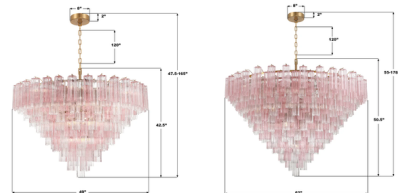

Description

The captivating Addis Chain Hung Drop Chandelier is a modern-day interpretation of the iconic mid-century Tronchi chandelier. Inspired by its predecessor's sleek lines and geometric shapes, the Addis features a metal frame that exudes sophistication and style. Its unique design showcases transparent tiers of textured Tronchi glass tubes, forming a mesmerizing 5-point rounded star shape. Choose from a range of glass colors which feature a captivating multicolor disposition. The Addis Collection offers various sizes and finishes, allowing you to find the perfect fit for your space while adding a touch of timeless elegance. Note: Not all options are available.

Specifications

COLOR Amber
BODY FINISH Aged Brass
WATTAGE 252W
DIMMER Standard 120V
DIMENSIONS 49"W x 42.5"H
BULB NOT INCLUDED 28 x B10/Candelabra (E12)/9W/120V LED
COUNTRY OF ORIGIN China

Technical Information

PRODUCT DIMENSIONS Downrods Included: (1) 12.5" Stem

Shown in aged brass / amber

CLICK TO VIEW PRODUCT

Notes: