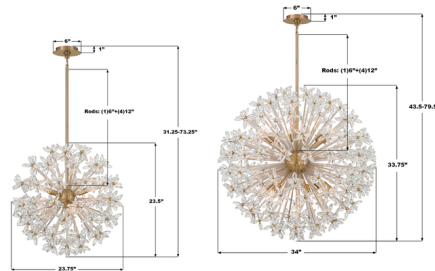

### Description

The Adley Chandelier transforms light into a dazzling display with its faceted crystal accents arranged in a radiant floral composition. Each piece brings dimension and movement, casting a luminous glow that feels both sculptural and decorative.

Shown in aged brass / clear

### Specifications

COLOR . . . . . Clear  
BODY FINISH . . . . . Aged Brass  
WATTAGE . . . . . 54W  
DIMMER . . . . . Standard 120V  
DIMENSIONS . . . . . 23.75"W x 23.5"H  
BULB NOT INCLUDED . . . . . 6 x B10/Candelabra (E12)/9W/120V LED  
COUNTRY OF ORIGIN . . . . . China

### Technical Information

PRODUCT DIMENSIONS . . . . . Downrods Included: (1) 6" and (4) 12" Stems

CLICK TO VIEW PRODUCT

Notes: