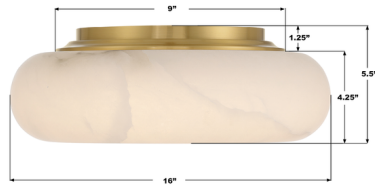

Description

The Acme Semi Flush Ceiling Light showcases the natural beauty of alabaster, with each fixture casting a softly diffused glow through its organic stone surface. Distinguished by its subtle veining and warm illumination, Acme offers a refined way to bring depth and texture into a room. Each piece highlights the artistry of natural materials while integrating seamlessly into modern and transitional interiors.

Specifications

COLOR	White
BODY FINISH	Aged Brass
WATTAGE	16W
DIMMER	Standard 120V
DIMENSIONS	11.75"W x 4.75"H
INTEGRATED LED MODULE	1 x LED/16W/120V LED
COUNTRY OF ORIGIN	China

Technical Information

LAMP LIFE	30000 hours
COLOR RENDERING	90 CRI
LAMP COLOR	3000K
LUMENS/WATT	31.25
LUMINOUS FLUX	500 lumens

Shown in aged brass / white

CLICK TO VIEW PRODUCT

Notes: