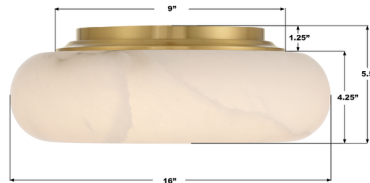

Description

The Acme Semi Flush Ceiling Light showcases the natural beauty of alabaster, with each fixture casting a softly diffused glow through its organic stone surface. Distinguished by its subtle veining and warm illumination, Acme offers a refined way to bring depth and texture into a room. Each piece highlights the artistry of natural materials while integrating seamlessly into modern and transitional interiors.

Specifications

COLOR	White
BODY FINISH	Aged Brass
WATTAGE	16W
DIMMER	Standard 120V
DIMENSIONS	11.75"W x 4.75"H
INTEGRATED LED MODULE	1 x LED/16W/120V LED
COUNTRY OF ORIGIN	China

Technical Information

LAMP LIFE	30000 hours
COLOR RENDERING	90 CRI
LAMP COLOR	3000K
LUMENS/WATT	31.25
LUMINOUS FLUX	500 lumens

Shown in aged brass / white

CLICK TO VIEW PRODUCT

Notes: