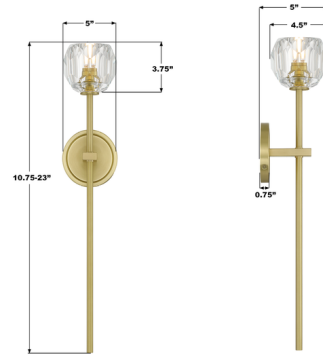

### Description

Finely crafted with great attention to detail, the Aragon Crystal Wall Sconce is a mix of industrial meets modern style. The minimalist look includes rods attached to a large frame, hand cut crystal globes and packed-in G9 Dimmable LED Bulbs. This functionally timeless fixture can be hung with upward or downward-facing light giving you the flexibility to choose how you would like to set the mood of the room.

### Specifications

COLOR . . . . . Clear  
BODY FINISH . . . . . Matte Black  
WATTAGE . . . . . 3.5W  
DIMMER . . . . . Standard 120V  
DIMENSIONS . . . . . 4.5"W x 10.75"H x 5"D  
BULB INCLUDED . . . . . 1 x JCD/G9/3.5W/120V LED  
COUNTRY OF ORIGIN . . . . . China

### Technical Information

LAMP LIFE . . . . . 15000 hours  
COLOR RENDERING . . . . . 80 CRI  
LAMP COLOR . . . . . 3000K  
LUMENS/WATT . . . . . 97.14  
LUMINOUS FLUX . . . . . 340 lumens

Shown in matte black / clear