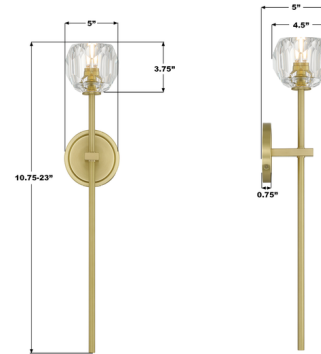

### Description

Finely crafted with great attention to detail, the Aragon Crystal Wall Sconce is a mix of industrial meets modern style. The minimalist look includes rods attached to a large frame, hand cut crystal globes and packed-in G9 Dimmable LED Bulbs. This functionally timeless fixture can be hung with upward or downward-facing light giving you the flexibility to choose how you would like to set the mood of the room.

### Specifications

COLOR . . . . . Clear  
BODY FINISH . . . . . Matte Black  
WATTAGE . . . . . 3.5W  
DIMMER . . . . . Standard 120V  
DIMENSIONS . . . . . 4.5"W x 10.75"H x 5"D  
BULB INCLUDED . . . . . 1 x JCD/G9/3.5W/120V LED  
COUNTRY OF ORIGIN . . . . . China

### Technical Information

LAMP LIFE . . . . . 15000 hours  
COLOR RENDERING . . . . . 80 CRI  
LAMP COLOR . . . . . 3000K  
LUMENS/WATT . . . . . 97.14  
LUMINOUS FLUX . . . . . 340 lumens

Shown in matte black / clear