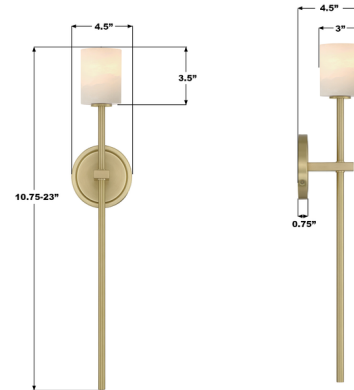

### Description

Finely crafted with great attention to detail, the Aragon Alabaster Wall Sconce is a mix of industrial meets modern style. The minimalist look includes rods attached to a large frame, alabaster shades, and packed-in G9 Dimmable LED Bulbs. This functionally timeless fixture can be hung with upward or downward-facing light giving you the flexibility to choose how you would like to set the mood of the room.

### Specifications

COLOR . . . . . White  
BODY FINISH . . . . . Matte Black  
WATTAGE . . . . . 3.5W  
DIMMER . . . . . Standard 120V  
DIMENSIONS . . . . . 4.5"W x 10.75"H x 4.5"D  
BULB INCLUDED . . . . . 1 x JCD/G9/3.5W/120V LED  
COUNTRY OF ORIGIN . . . . . China

### Technical Information

LAMP LIFE . . . . . 15000 hours  
COLOR RENDERING . . . . . 80 CRI  
LAMP COLOR . . . . . 3000K  
LUMENS/WATT . . . . . 97.14  
LUMINOUS FLUX . . . . . 340 lumens

Shown in matte black / white