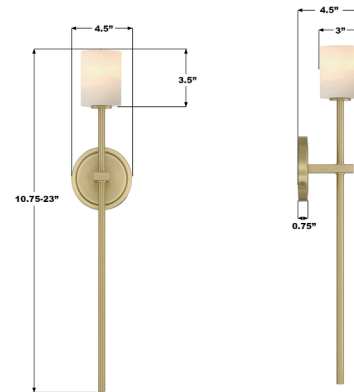

### Description

Finely crafted with great attention to detail, the Aragon Alabaster Wall Sconce is a mix of industrial meets modern style. The minimalist look includes rods attached to a large frame, alabaster shades, and packed-in G9 Dimmable LED Bulbs. This functionally timeless fixture can be hung with upward or downward-facing light giving you the flexibility to choose how you would like to set the mood of the room.

### Specifications

COLOR	White
BODY FINISH	Matte Black
WATTAGE	3.5W
DIMMER	Standard 120V
DIMENSIONS	4.5"W x 10.75"H x 4.5"D
BULB INCLUDED	1 x JCD/G9/3.5W/120V LED
COUNTRY OF ORIGIN	China

### Technical Information

LAMP LIFE	15000 hours
COLOR RENDERING	80 CRI
LAMP COLOR	3000K
LUMENS/WATT	97.14
LUMINOUS FLUX	340 lumens

Shown in matte black / white

CLICK TO VIEW PRODUCT

Notes: