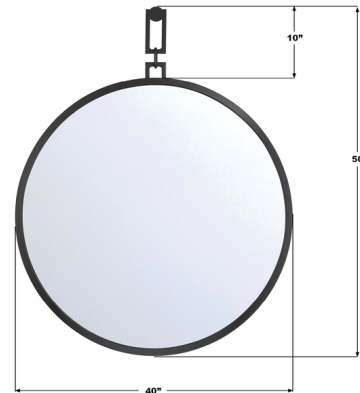

Lightology

lightology.com
866-954-4489
07-09-26

Project: _____

Company: _____

Location: _____ Fixture Type: _____

SPEC #: **CRY1525700**

Approved On: _____ Approved By: _____

Alston Mirror By Crystorama

Description

The Alston Mirror redefines wall decor with a bold, jewelry-inspired design. Oversized links suspend from a central medallion, giving the mirror a sculptural quality that feels both modern and timeless. Alston makes a striking accent in entryways, bedrooms, or living spaces, blending functionality with artful presence.

Shown in matte black / mirror

Specifications

COLOR	Mirror
BODY FINISH	Matte Black
WATTAGE	N/A
DIMMER	N/A
DIMENSIONS	40"W x 50"H x 1.25"D
BULB	N/A
COUNTRY OF ORIGIN	China

CLICK TO VIEW PRODUCT

Notes: