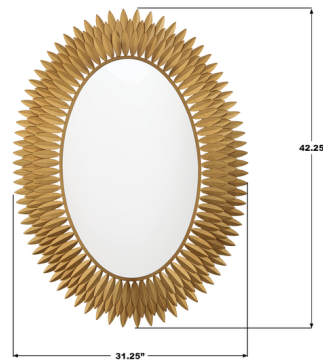

By Crystorama

Description

Inspired by Crystorama's iconic Broche Collection, the stunning Broche LED Mirror brings sculptural artistry to wall decor. The mirror features a radiant sunburst design with hand-forged metal leaves arranged to evoke elegance and organic beauty. The intricate leaf-shaped detailing channels a refined sense of nature-inspired aesthetics, adding warmth and charm to any interior. This mirror is ideal as a focal point in entryways, living rooms, or bedrooms, and it pairs beautifully with contemporary and classic design styles.

Specifications

| | |
|-----------------------|----------------------------|
| COLOR | N/A |
| BODY FINISH | Antique Gold |
| WATTAGE | 24W |
| DIMMER | Standard 120V |
| DIMENSIONS | 31.25"W x 42.25"H x 2.25"D |
| INTEGRATED LED MODULE | 1 x LED/24W/120V LED |
| COUNTRY OF ORIGIN | China |

Technical Information

| | |
|-----------------|-------------|
| LAMP LIFE | 40000 hours |
| COLOR RENDERING | 90 CRI |
| LAMP COLOR | 3000K |
| LUMENS/WATT | 14.21 |
| LUMINOUS FLUX | 341 lumens |

Shown in antique gold