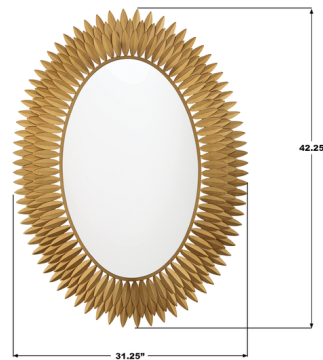

Description

Inspired by Crystorama's iconic Broche Collection, the stunning Broche LED Mirror brings sculptural artistry to wall decor. The mirror features a radiant sunburst design with hand-forged metal leaves arranged to evoke elegance and organic beauty. The intricate leaf-shaped detailing channels a refined sense of nature-inspired aesthetics, adding warmth and charm to any interior. This mirror is ideal as a focal point in entryways, living rooms, or bedrooms, and it pairs beautifully with contemporary and classic design styles.

Specifications

COLOR	N/A
BODY FINISH	Antique Gold
WATTAGE	24W
DIMMER	Standard 120V
DIMENSIONS	31.25"W x 42.25"H x 2.25"D
INTEGRATED LED MODULE	1 x LED/24W/120V LED
COUNTRY OF ORIGIN	China

Technical Information

LAMP LIFE	40000 hours
COLOR RENDERING	90 CRI
LAMP COLOR	3000K
LUMENS/WATT	14.21
LUMINOUS FLUX	341 lumens

Shown in antique gold

CLICK TO VIEW PRODUCT

Notes: