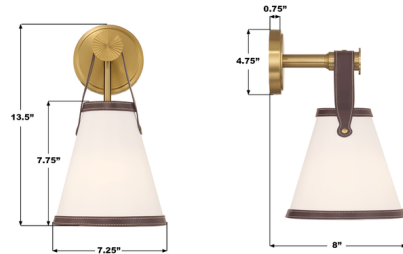

## Callahan Wall Sconce By Crystorama

### Specifications

COLOR	White
BODY FINISH	Luxe Gold / Brown
WATTAGE	9W
DIMMER	Standard 120V
DIMENSIONS	7.25"W x 13.5"H x 8"D
BULB NOT INCLUDED	1 x A19/Medium (E26)/9W/120V LED
COUNTRY OF ORIGIN	China

CLICK TO VIEW PRODUCT