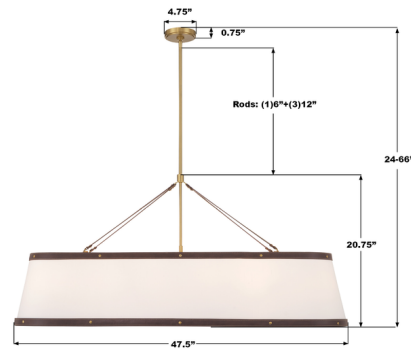

Shown in luxe gold / brown / white

Specifications

COLOR	White
BODY FINISH	Luxe Gold / Brown
WATTAGE	54W
DIMMER	Standard 120V
DIMENSIONS	47.5"L x 11.75"W x 20.75"H
BULB NOT INCLUDED	6 x B10/Candelabra (E12)/9W/120V LED
COUNTRY OF ORIGIN	China

Technical Information

PRODUCT DIMENSIONS Downrods Included: (1) 6" and (3) 12" Stems

CLICK TO VIEW PRODUCT

Notes: