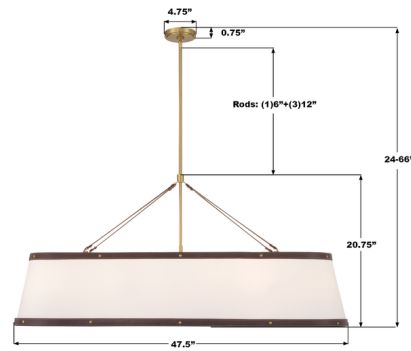

Shown in luxe gold / brown / white

Specifications

COLOR	White
BODY FINISH	Luxe Gold / Brown
WATTAGE	54W
DIMMER	Standard 120V
DIMENSIONS	47.5"L x 11.75"W x 20.75"H
BULB NOT INCLUDED	6 x B10/Candelabra (E12)/9W/120V LED
COUNTRY OF ORIGIN	China

Technical Information

PRODUCT DIMENSIONS Downrods Included: (1) 6" and (3) 12" Stems

CLICK TO VIEW PRODUCT

Notes: