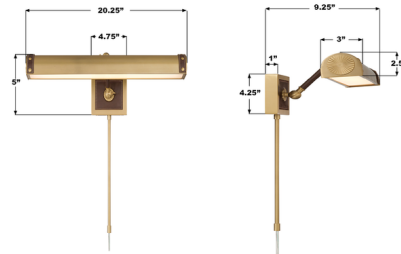

### Specifications

COLOR	N/A
BODY FINISH	Luxe Gold / Brown
WATTAGE	22W
DIMMER	Standard 120V
DIMENSIONS	20.25"W x 5"H x 9.25"D
INTEGRATED LED MODULE	1 x LED/22W/120V LED
COUNTRY OF ORIGIN	China