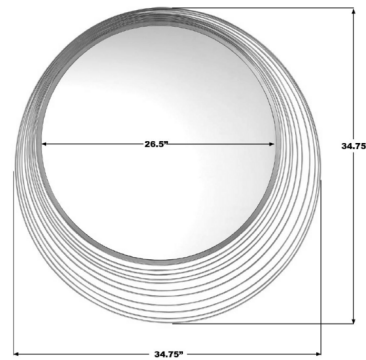

Description

The Cecile Mirror introduces sculptural rhythm through its concentric iron rings that converge into a unified form. Designed as both mirror and statement piece, Cecile brings depth and artistry to interiors, offering a balance of modern geometry and timeless craftsmanship.

Shown in antique gold

Specifications

COLOR	N/A
BODY FINISH	Antique Gold
WATTAGE	N/A
DIMMER	N/A
DIMENSIONS	34.75"W x 34.75"H x 0.75"D
BULB	N/A
COUNTRY OF ORIGIN	China

CLICK TO VIEW PRODUCT

Notes: